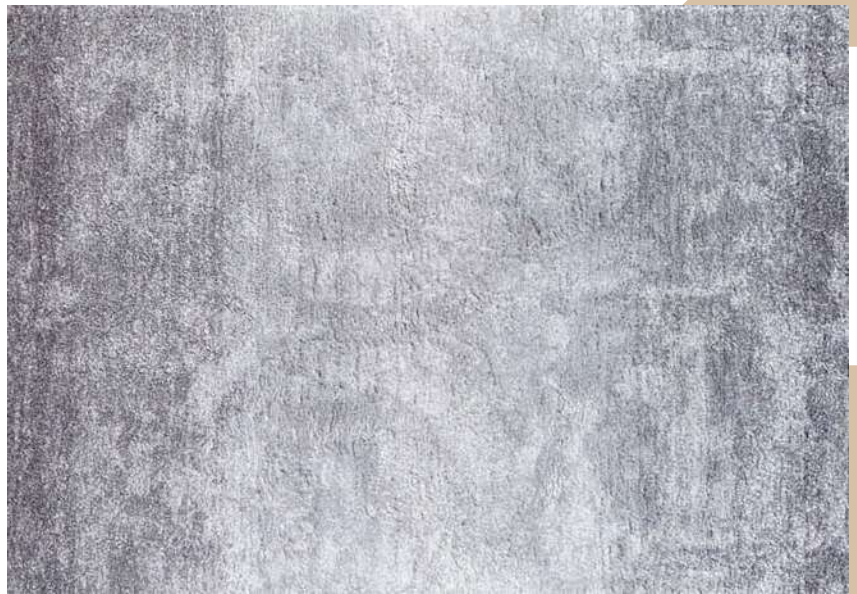

OMBRE SHAGGY COLLECTION

- ◆ Polyester with Polyester & Cotton backing
- ◆ SIZES: 160 X 230

OMBRE SHAGGY COLLECTION

GREY

Get the comfort of the luxurious shaggy feel under your feet.

BEIGE

CHARCOAL