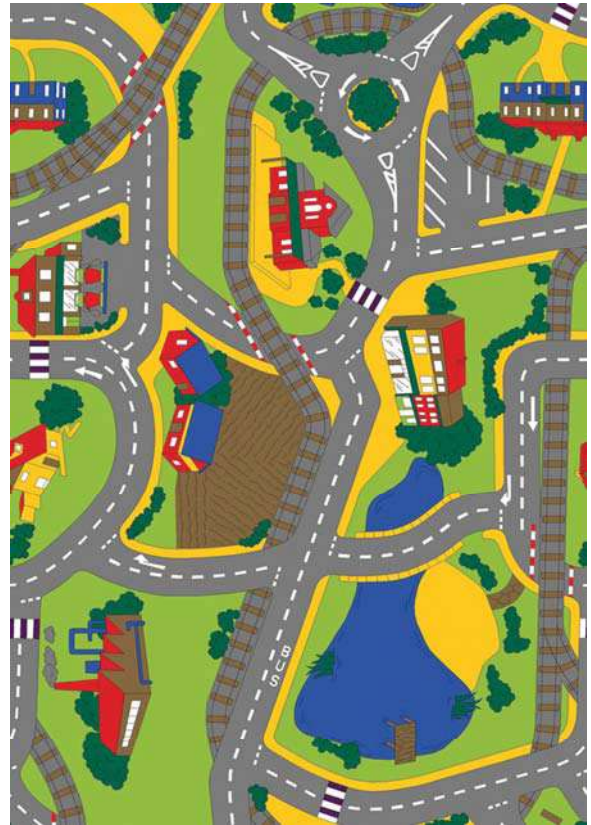

PLAYROOM COLLECTION

FARM

A delightful array to inspire fun on those indoor days!

PLAYTIME

SWEET TOWN

RACERS

- ◆ Indoor/outdoor 100% polypropylene heat set rug
- ◆ SIZES: 100 X 165
140 X 200
200 X 200
200 X 300