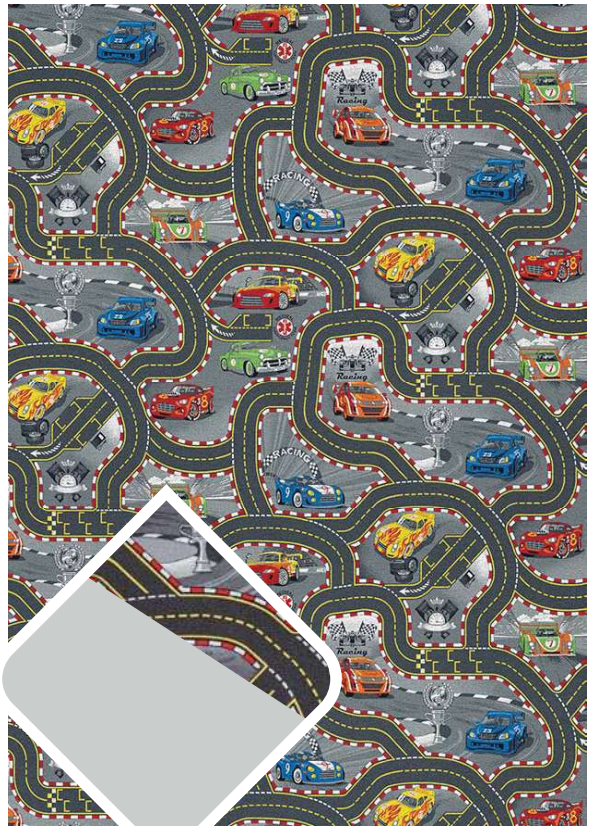

PLAYROOM COLLECTION

FARM

A delightful array to inspire fun on those indoor days!

PLAYTIME

SWEET TOWN

RACERS

- ◆ Indoor/outdoor 100% polypropylene heat set rug
- ◆ SIZES: 100 X 165
140 X 200
200 X 200
200 X 300