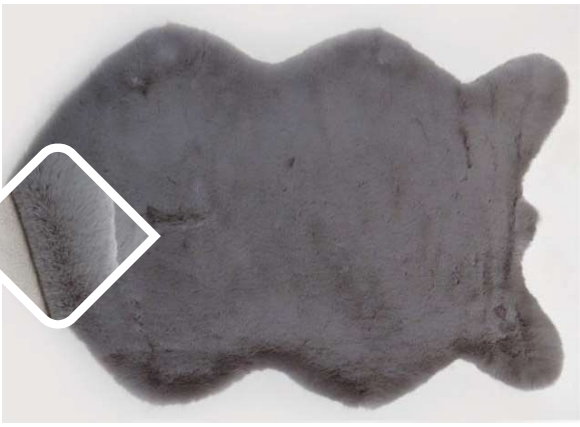

SUPER SOFT COLLECTION

BAMBI GREY