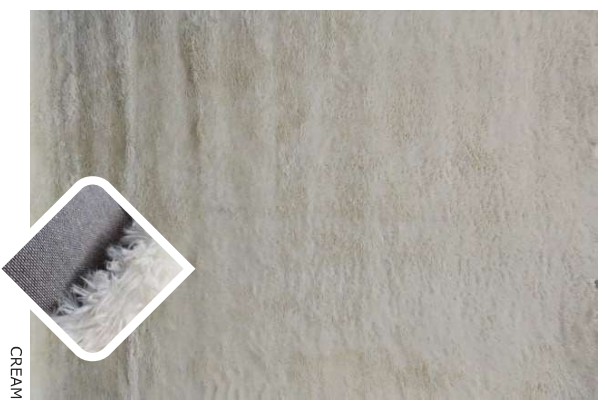

SUPER SOFT COLLECTION

BAMBI CHARCOAL

BAMBI CREAM

BAMBI PINK

BAMBI GREY

Whilst every effort is made to ensure that measurements, finishes, fabrics, print colour specifications and relative information and details within this catalogue are accurate, variances may occur and Fokakis Brothers cannot be held responsible.

SHEEP SILVER CIRCLE

PINK STAR

SILVER STAR

CREAM STAR

MUSTARD CIRCLE

CHARCOAL CIRCLE

PINK CIRCLE

CREAM CIRCLE

CHARCOAL

CREAM

PINK

SILVER

SUPER SOFT
SURROUND YOURSELF WITH SOFTNESS

100% SOFT MICROFIBRE POLYESTER

SIZES:
CIRCLE - 200cm, 120cm, STAR - 80cm X 80cm, BAMBI - 60cm X 90cm,
RECTANGLE - 80cm X 150cm, 160cm X 230cm, 200cm X 300cm.