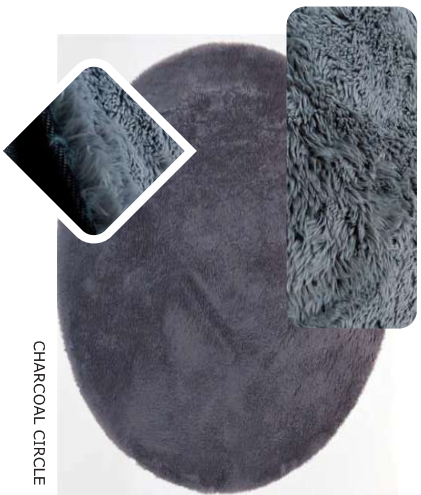

SUPER SOFT COLLECTION

BAMBI CHARCOAL

BAMBI CREAM

BAMBI PINK

BAMBI GREY

Whilst every effort is made to ensure that measurements, finishes, fabrics, print colour specifications and relative information and details within this catalogue are accurate, variances may occur and Fokakis Brothers cannot be held responsible.

SHEEP SILVER CIRCLE

PINK STAR

SILVER STAR

CREAM STAR

MUSTARD CIRCLE

CHARCOAL CIRCLE

PINK CIRCLE

CREAM CIRCLE

CHARCOAL

CREAM

PINK

SILVER

SUPER SOFT
SURROUND YOURSELF WITH SOFTNESS

100% SOFT MICROFIBRE POLYESTER

SIZES:
CIRCLE - 200cm, 120cm, STAR - 80cm X 80cm, BAMBI - 60cm X 90cm,
RECTANGLE - 80cm X 150cm, 160cm X 230cm, 200cm X 300cm.