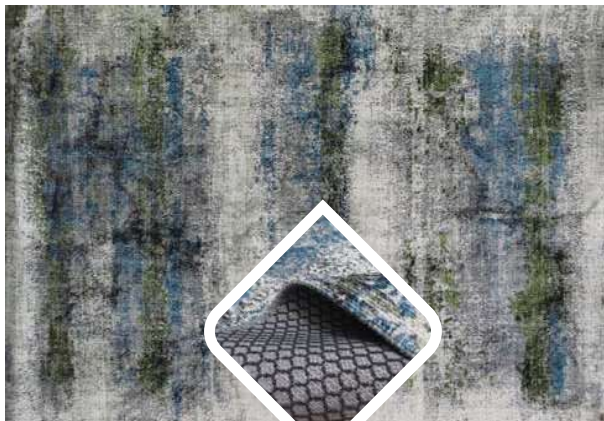

VALENCIA

COLLECTION

VALENCIA

COLLECTION

9003 MULTI

9023 BLUE

Add a ripple of Mediterranean style to any modern room.

9042 CREAM

ST04 MULTI

ST012 CREAM

ST017 MULTI

- ◆ Polyester Chenille pile woven rug (Recycled) cotton backing – with cotton fringes. Machine washable up to 30°.
- ◆ SIZES: 160 X 230
200 X 300
300 X 400