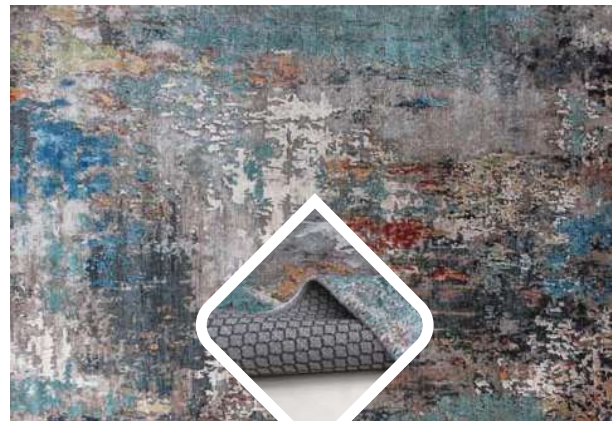

VALENCIA

COLLECTION

VALENCIA

COLLECTION

9003 MULTI

9023 BLUE

Add a ripple of Mediterranean style to any modern room.

9042 CREAM

ST04 MULTI

ST012 CREAM

ST017 MULTI

- ◆ Polyester Chenille pile woven rug (Recycled) cotton backing – with cotton fringes. Machine washable up to 30°.
- ◆ SIZES: 160 X 230
200 X 300
300 X 400