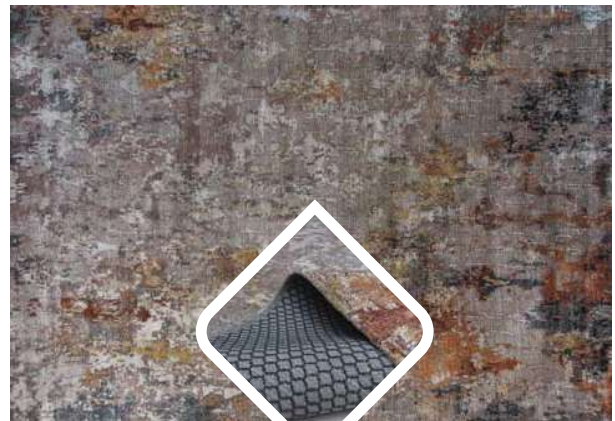

ST04 MULTI

ST012 CREAM

ST017 MULTI

- ◆ Polyester Chenille pile woven rug (Recycled) cotton backing – with cotton fringes. Machine washable up to 30°.
- ◆ SIZES: 160 X 230
200 X 300
300 X 400