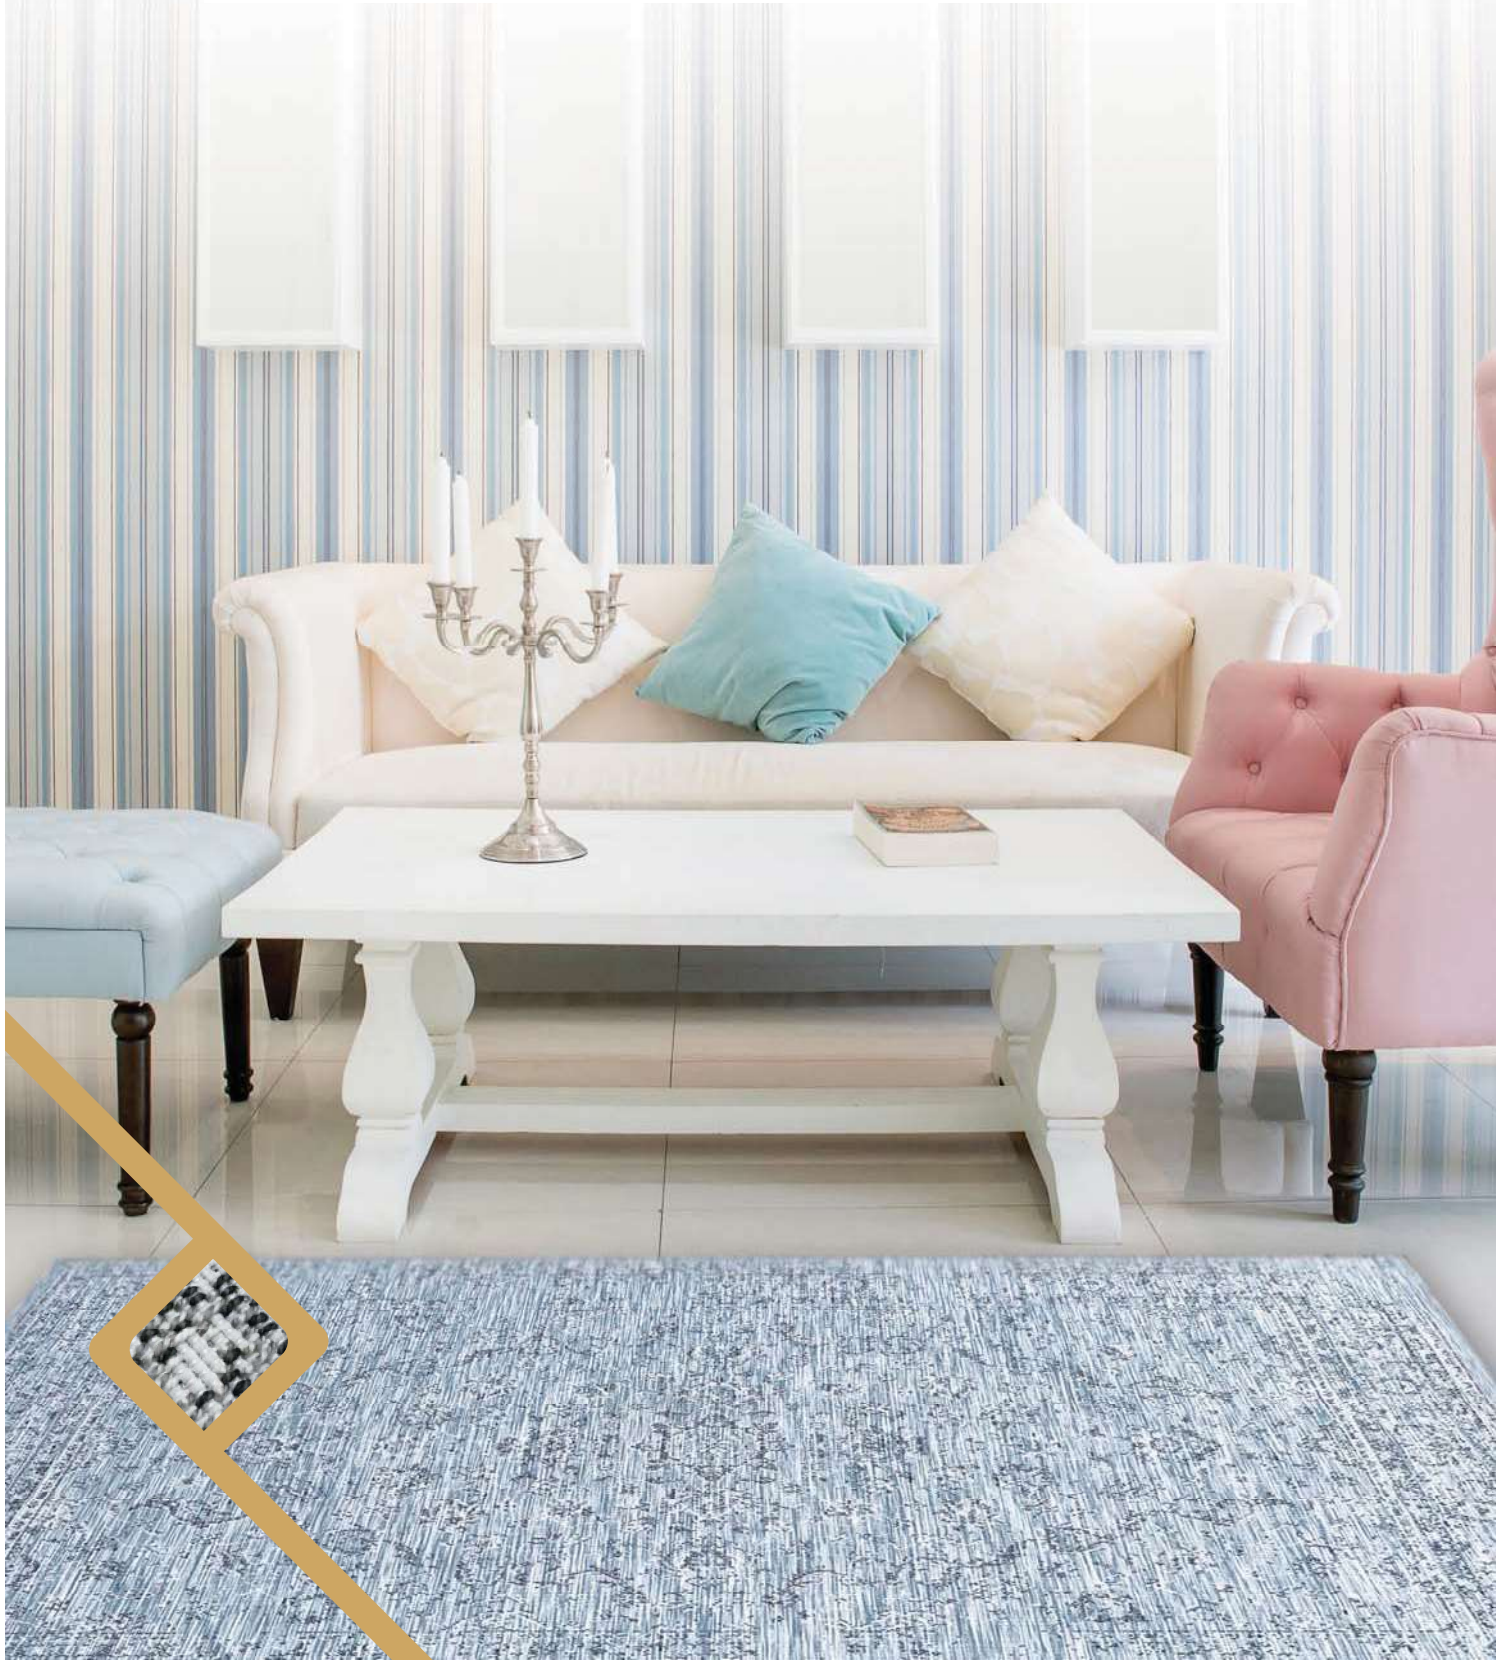

# **WEAVE** COLLECTION

# WEAVE COLLECTION

A designers dream - the simplest way to add a touch of class to any high end room.

A703 T601

9762 T603

9361 T644

A101 T604

◆ **INDOOR/OUTDOOR  
POLYPROPYLENE FLATWEAVE**  
◆ **SIZES:  
160 x 230  
200 x 290**