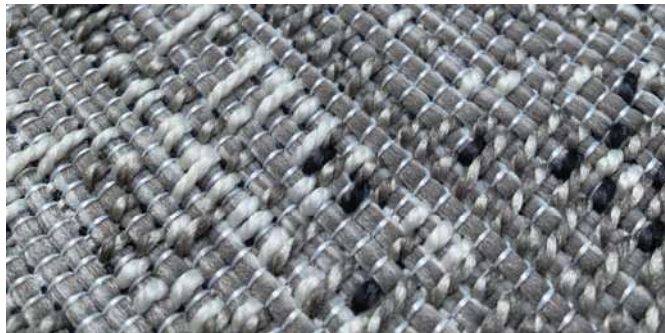

# WEAVE COLLECTION

A designers dream - the simplest way to add a touch of class to any high end room.

A703 T601

9762 T603

9361 T644

A101 T604

◆ **INDOOR/OUTDOOR  
POLYPROPYLENE FLATWEAVE**  
◆ **SIZES:  
160 x 230  
200 x 290**